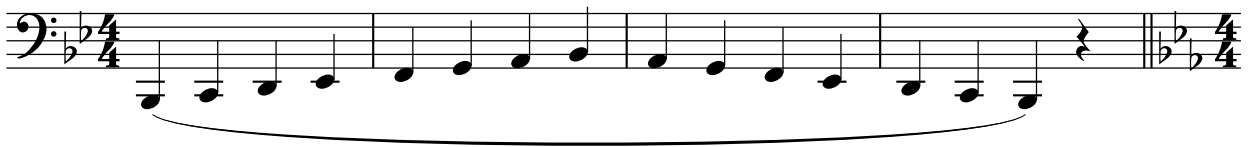

Tuba Scales

JR. SEMSBA

ALL SCALES ARE TO BE PLAYED AT A MODERATE, STEADY TEMPO FROM MEMORY

C Major

5 F Major

9 Bb Major

13 Eb Major

17 Ab Major