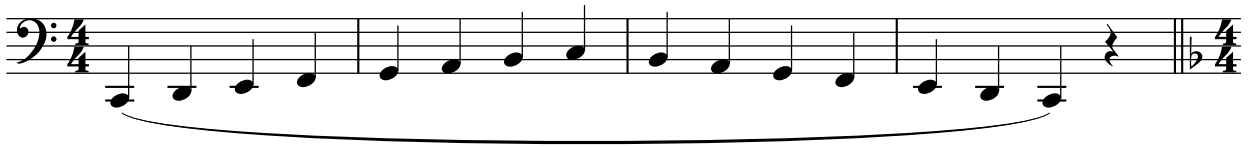

Tuba Scales

JR. SEMSBA

ALL SCALES ARE TO BE PLAYED AT A MODERATE, STEADY TEMPO FROM MEMORY

C Major

5 F Major

9 Bb Major

13 Eb Major

17 Ab Major