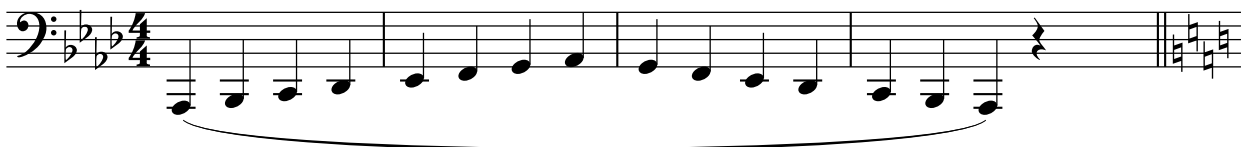

Tuba Scales

JR. SEMSBA

ALL SCALES ARE TO BE PLAYED AT A MODERATE, STEADY TEMPO FROM MEMORY

C Major

5 F Major

9 Bb Major

13 Eb Major

17 Ab Major