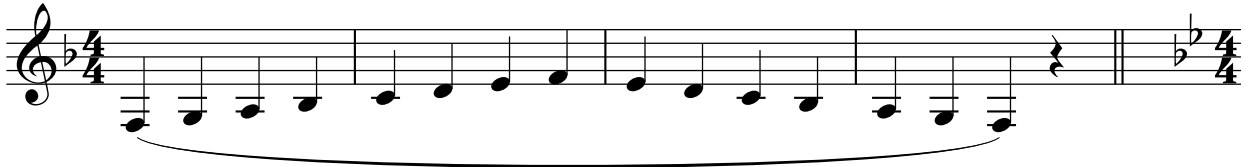

Clarinet Scales

JR. SEMSBA

ALL SCALES ARE TO BE PLAYED AT A MODERATE, STEADY TEMPO FROM MEMORY

C Major

5 F Major

9 Bb Major

13 D Major

17 G Major