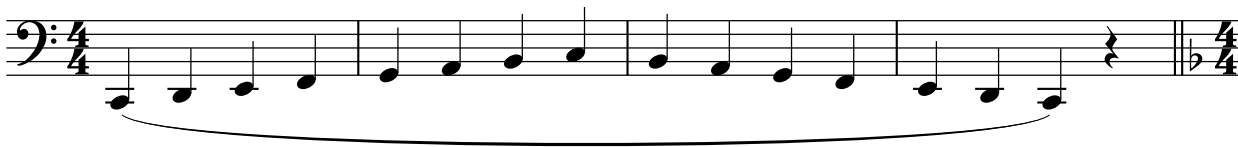

Bassoon Scales

JR. SEMSBA

ALL SCALES ARE TO BE PLAYED AT A MODERATE, STEADY TEMPO FROM MEMORY

C Major

5 F Major

9 Bb Major

13 Eb Major

17 Ab Major